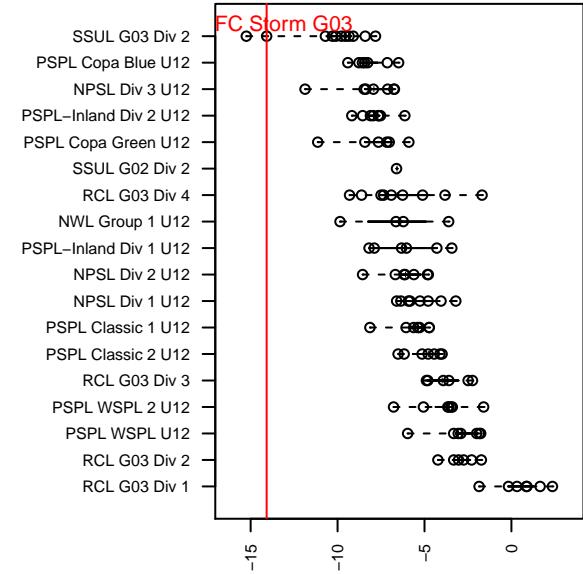

FWFC Storm G03

Federal Way FC
Federal Way, WA
G03 total strength=-283
attack=0.01 defense=0.04
fall league = SSUL G03 Div 2

alt names used:
FWFC G03 Storm

Venues played:
2015 SSUL G03 Div 2

**attack and defense variance (black dot)
relative to other teams
and top 10 in region**

**attack and defense rating
relative to others at age
and all opponents in last 13 months**

Performance relative to 13 month average

Performance relative to 13 month average

date	home		away		venue	pred.home	pred.away
2015-11-21	FWFC Storm G03	0	Addison -Unk G03	0	2015 SSUL G03 Div 2	0.13	1.78
2015-11-14	Heartbreakers G03	7	FWFC Storm G03	0	2015 SSUL G03 Div 2	2.69	0.25
2015-11-07	FWFC Storm G03	0	UPSC Storm G03	4	2015 SSUL G03 Div 2	0.12	5.89
2015-10-31	FWFC Storm G03	0	CFSC Klapperich G03	0	2015 SSUL G03 Div 2	0.23	2.19
2015-10-24	CFSC Rogel G03	2	FWFC Storm G03	0	2015 SSUL G03 Div 2	2.94	0.18
2015-10-17	FWFC Storm G03	0	Kent United White G03	5	2015 SSUL G03 Div 2	0.07	5.40
2015-10-03	FWFC Storm G03	0	Harbor Firebirds G03	1	2015 SSUL G03 Div 2	0.09	2.15
2015-09-26	FWFC Team Scream G03	5	FWFC Storm G03	0	2015 SSUL G03 Div 2	2.36	0.13
2015-09-19	FWFC Storm G03	0	Highline SC SuperStrikers G03	5	2015 SSUL G03 Div 2	0.13	3.34
2015-09-12	MpVSA Daniel G03	0	FWFC Storm G03	2	2015 SSUL G03 Div 2	0.27	0.66