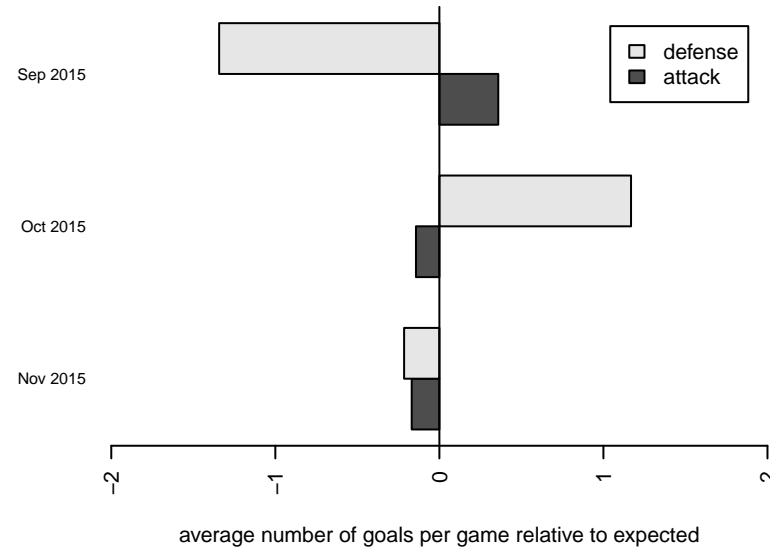

FWFC Storm G03

Federal Way FC
Federal Way, WA
G03 total strength=-283
attack=0.01 defense=0.04
fall league = SSUL G03 Div 2

alt names used:
FWFC G03 Storm

Venues played:
2015 SSUL G03 Div 2

**attack and defense variance (black dot)
relative to other teams
and top 10 in region**

**attack and defense rating
relative to others at age
and all opponents in last 13 months**

Performance relative to 13 month average

Performance relative to 13 month average

date	home		away		venue	pred.home	pred.away
2015-11-21	FWFC Storm G03	0	Addison -Unk G03	0	2015 SSUL G03 Div 2	0.13	1.78
2015-11-14	Heartbreakers G03	7	FWFC Storm G03	0	2015 SSUL G03 Div 2	2.69	0.25
2015-11-07	FWFC Storm G03	0	UPSC Storm G03	4	2015 SSUL G03 Div 2	0.12	5.89
2015-10-31	FWFC Storm G03	0	CFSC Klapperich G03	0	2015 SSUL G03 Div 2	0.23	2.19
2015-10-24	CFSC Rogel G03	2	FWFC Storm G03	0	2015 SSUL G03 Div 2	2.94	0.18
2015-10-17	FWFC Storm G03	0	Kent United White G03	5	2015 SSUL G03 Div 2	0.07	5.40
2015-10-03	FWFC Storm G03	0	Harbor Firebirds G03	1	2015 SSUL G03 Div 2	0.09	2.15
2015-09-26	FWFC Team Scream G03	5	FWFC Storm G03	0	2015 SSUL G03 Div 2	2.36	0.13
2015-09-19	FWFC Storm G03	0	Highline SC SuperStrikers G03	5	2015 SSUL G03 Div 2	0.13	3.34
2015-09-12	MpVSA Daniel G03	0	FWFC Storm G03	2	2015 SSUL G03 Div 2	0.27	0.66